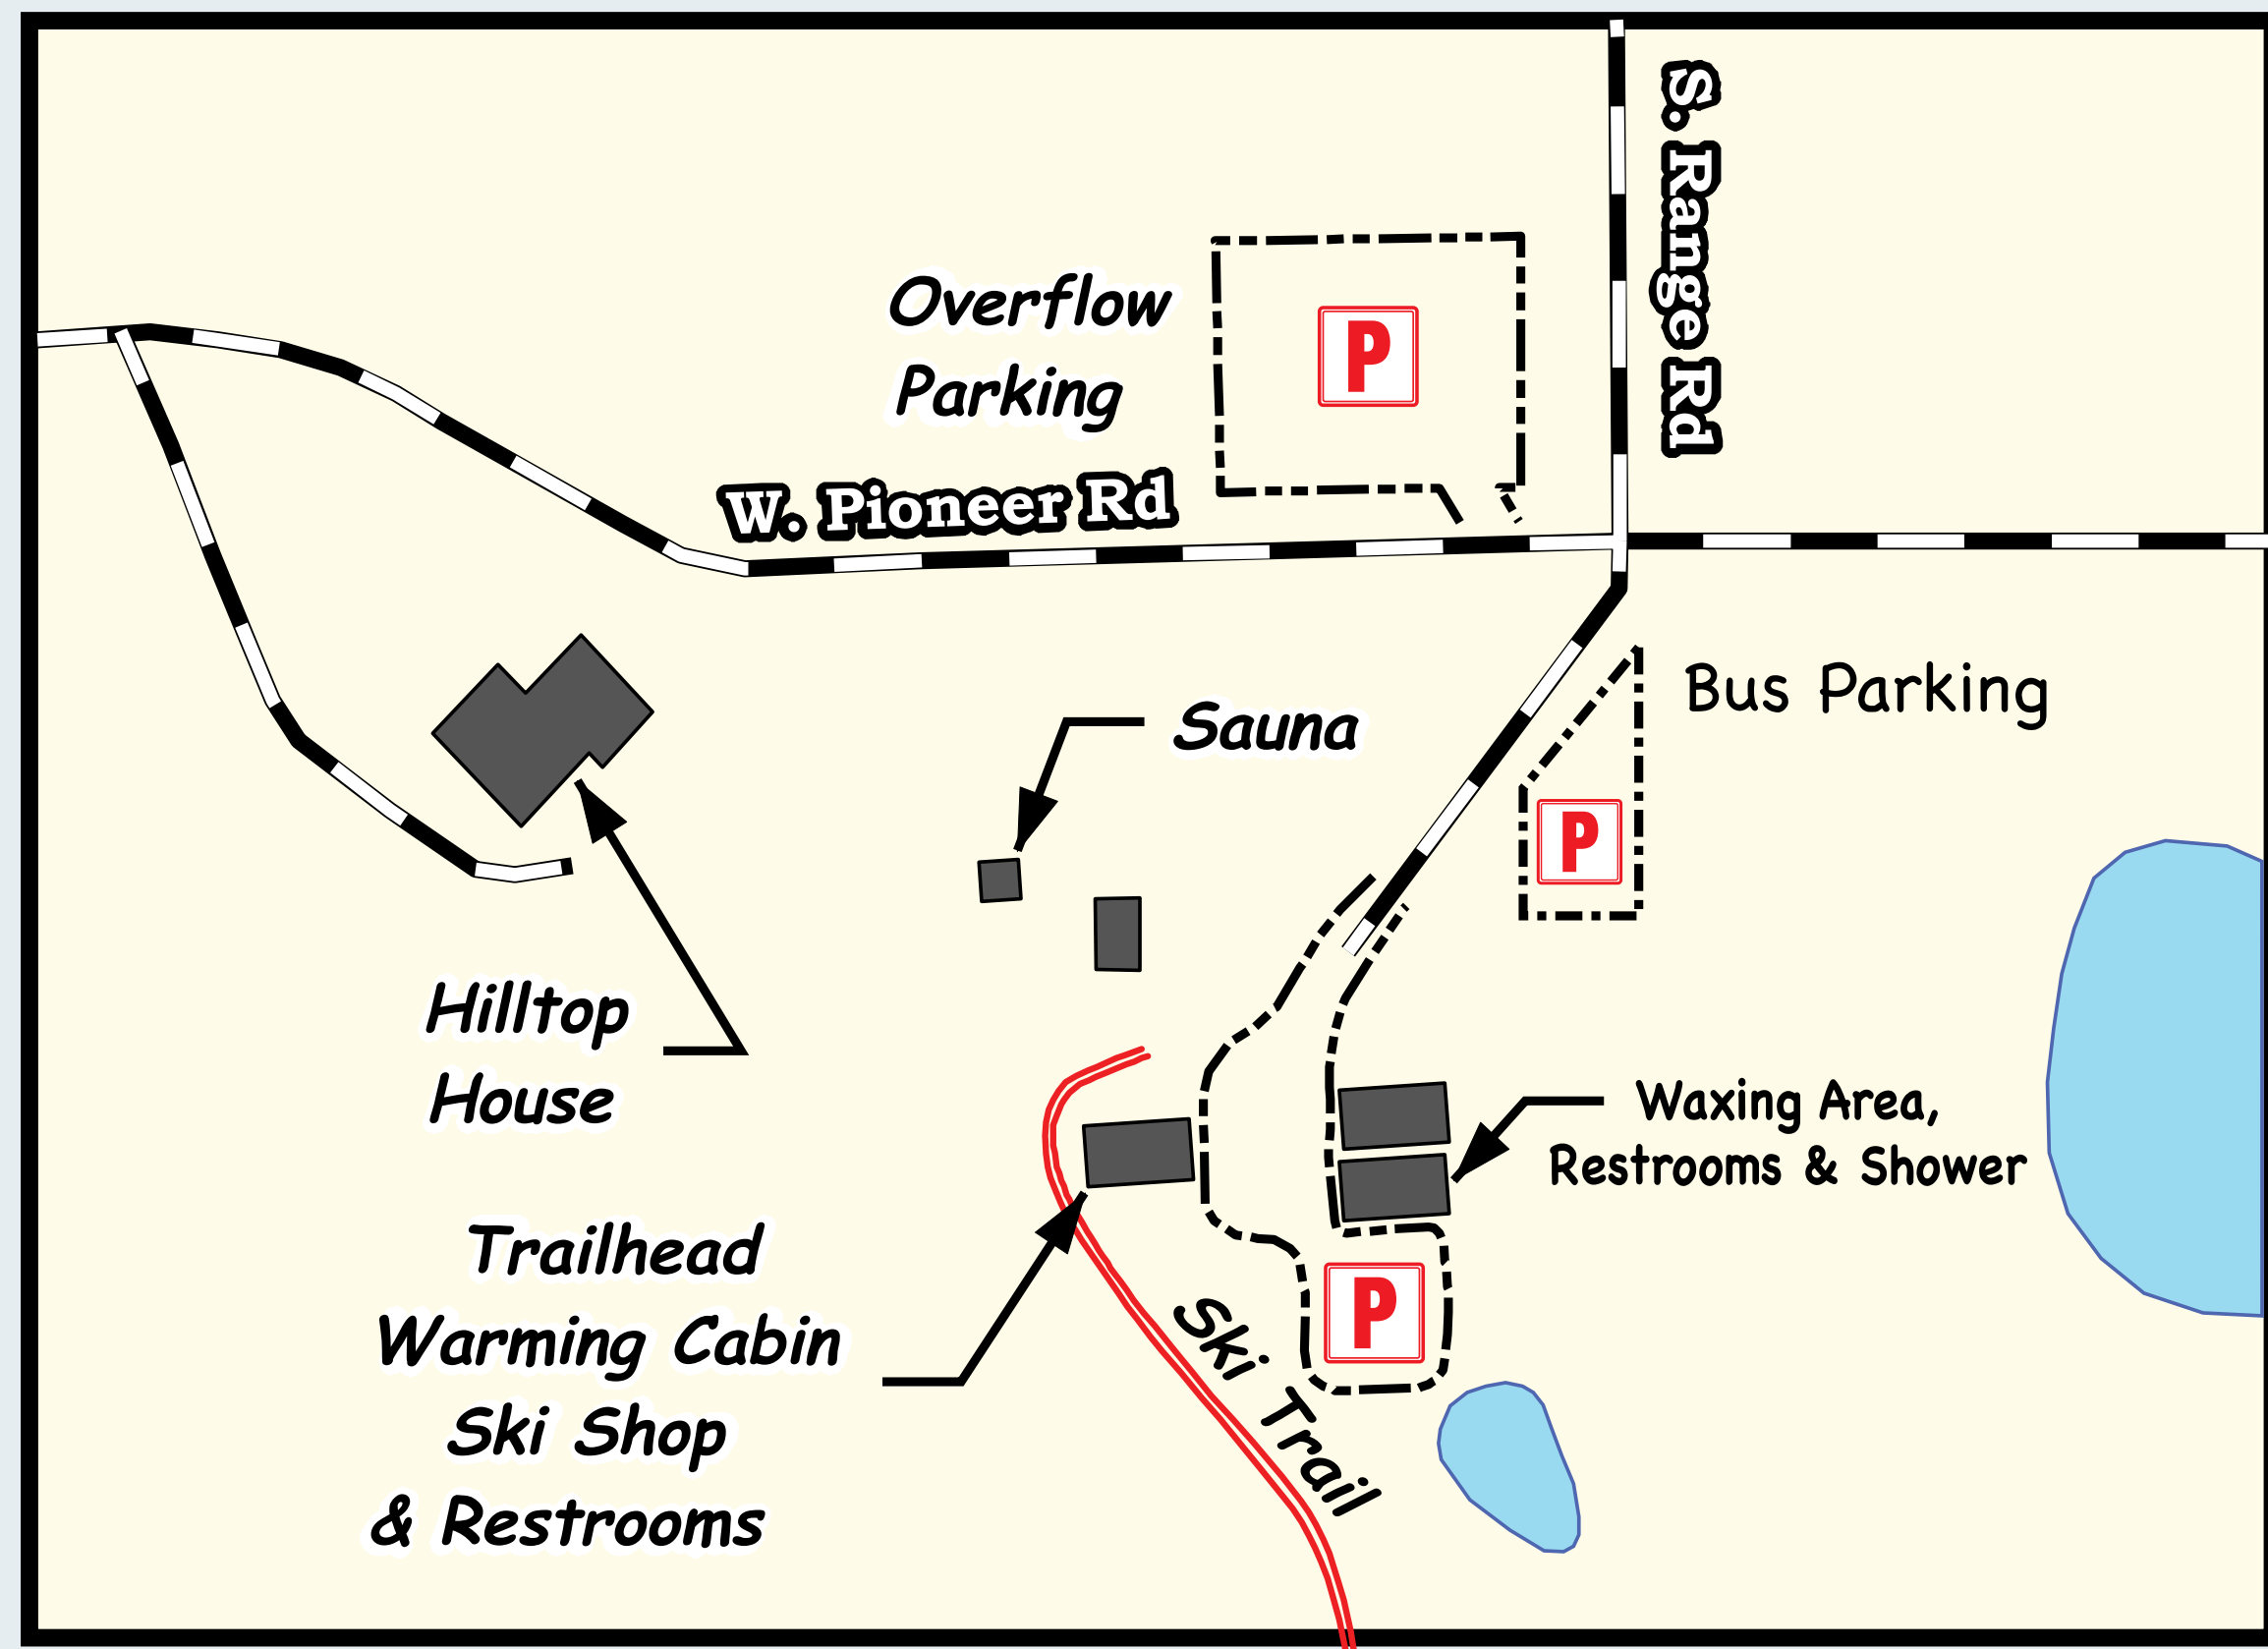

Map Features

- Toilet
- Skiing Trails
- Picnic Area
- Parking
- Roads
- Montreal River
- Pond
- Warm-up Shack

Lodging

- Hilltop House
- River House
- Rockfence Cabin 1
- Sandpoint Cabin 2
- Hemlock Cabin 3
- Cherry Meadow Cabin 4
- Balsam Cabin 5
- Everet's Cabin

Trailhead Detail Map

River Trail Hill Bypass Detail Map

ABR Trailhead See Detail Map

Skate/Striding Trails

	Peltonen Pass Out	5.5 km	Most Difficult
	Pit Point Loop	1.5 km	Most Difficult
	Rascal's Revenge	1.1 km	Most Difficult
	Spanky's Spill	0.5 km	Most Difficult
	Rudy's Shoot	2.6 km	Most Difficult
	Blueberry Bluffs	3.7 km	More/Most Diff.
	Bard's Bump	1.1 km	More Difficult
	Hautanen Highlands	5.5 km	More Difficult
	Coyote Canyon	3.0 km	More Difficult
	Meadow Ridge	1.3 km	More Difficult
	River Trail	4.0 km	Easier/More Diff.
	Popple Flats	1.1 km	Easy
	Bachelor's Loop	1.3 km	More Difficult
	Memory Lane	2.5 km	Easy
	Sulo's Loop	1.7 km	Easy
	Cherry Dairy	1.2 km	Easiest

Total Skate/Striding Trails 37.6 km

Striding Trails

	Cougar Crossing	1.0 km	More Difficult because of remoteness
	Wolf Tracks	4.1 km	More Difficult
	Bear Bait	4.4 km	More Difficult because of remoteness
	Sunset Trail	3.3 km	More Difficult
	Sunrise Trail	1.8 km	Easy
	White Pine	1.3 km	More Difficult
	Hemlock Trail	3.2 km	Easy
	Jack Pine	3.9 km	Easy

Total Striding Trails 23.0 km
Total Ski Trail System 60.6 km

Note: Snowshoe maps are also available 10.2km