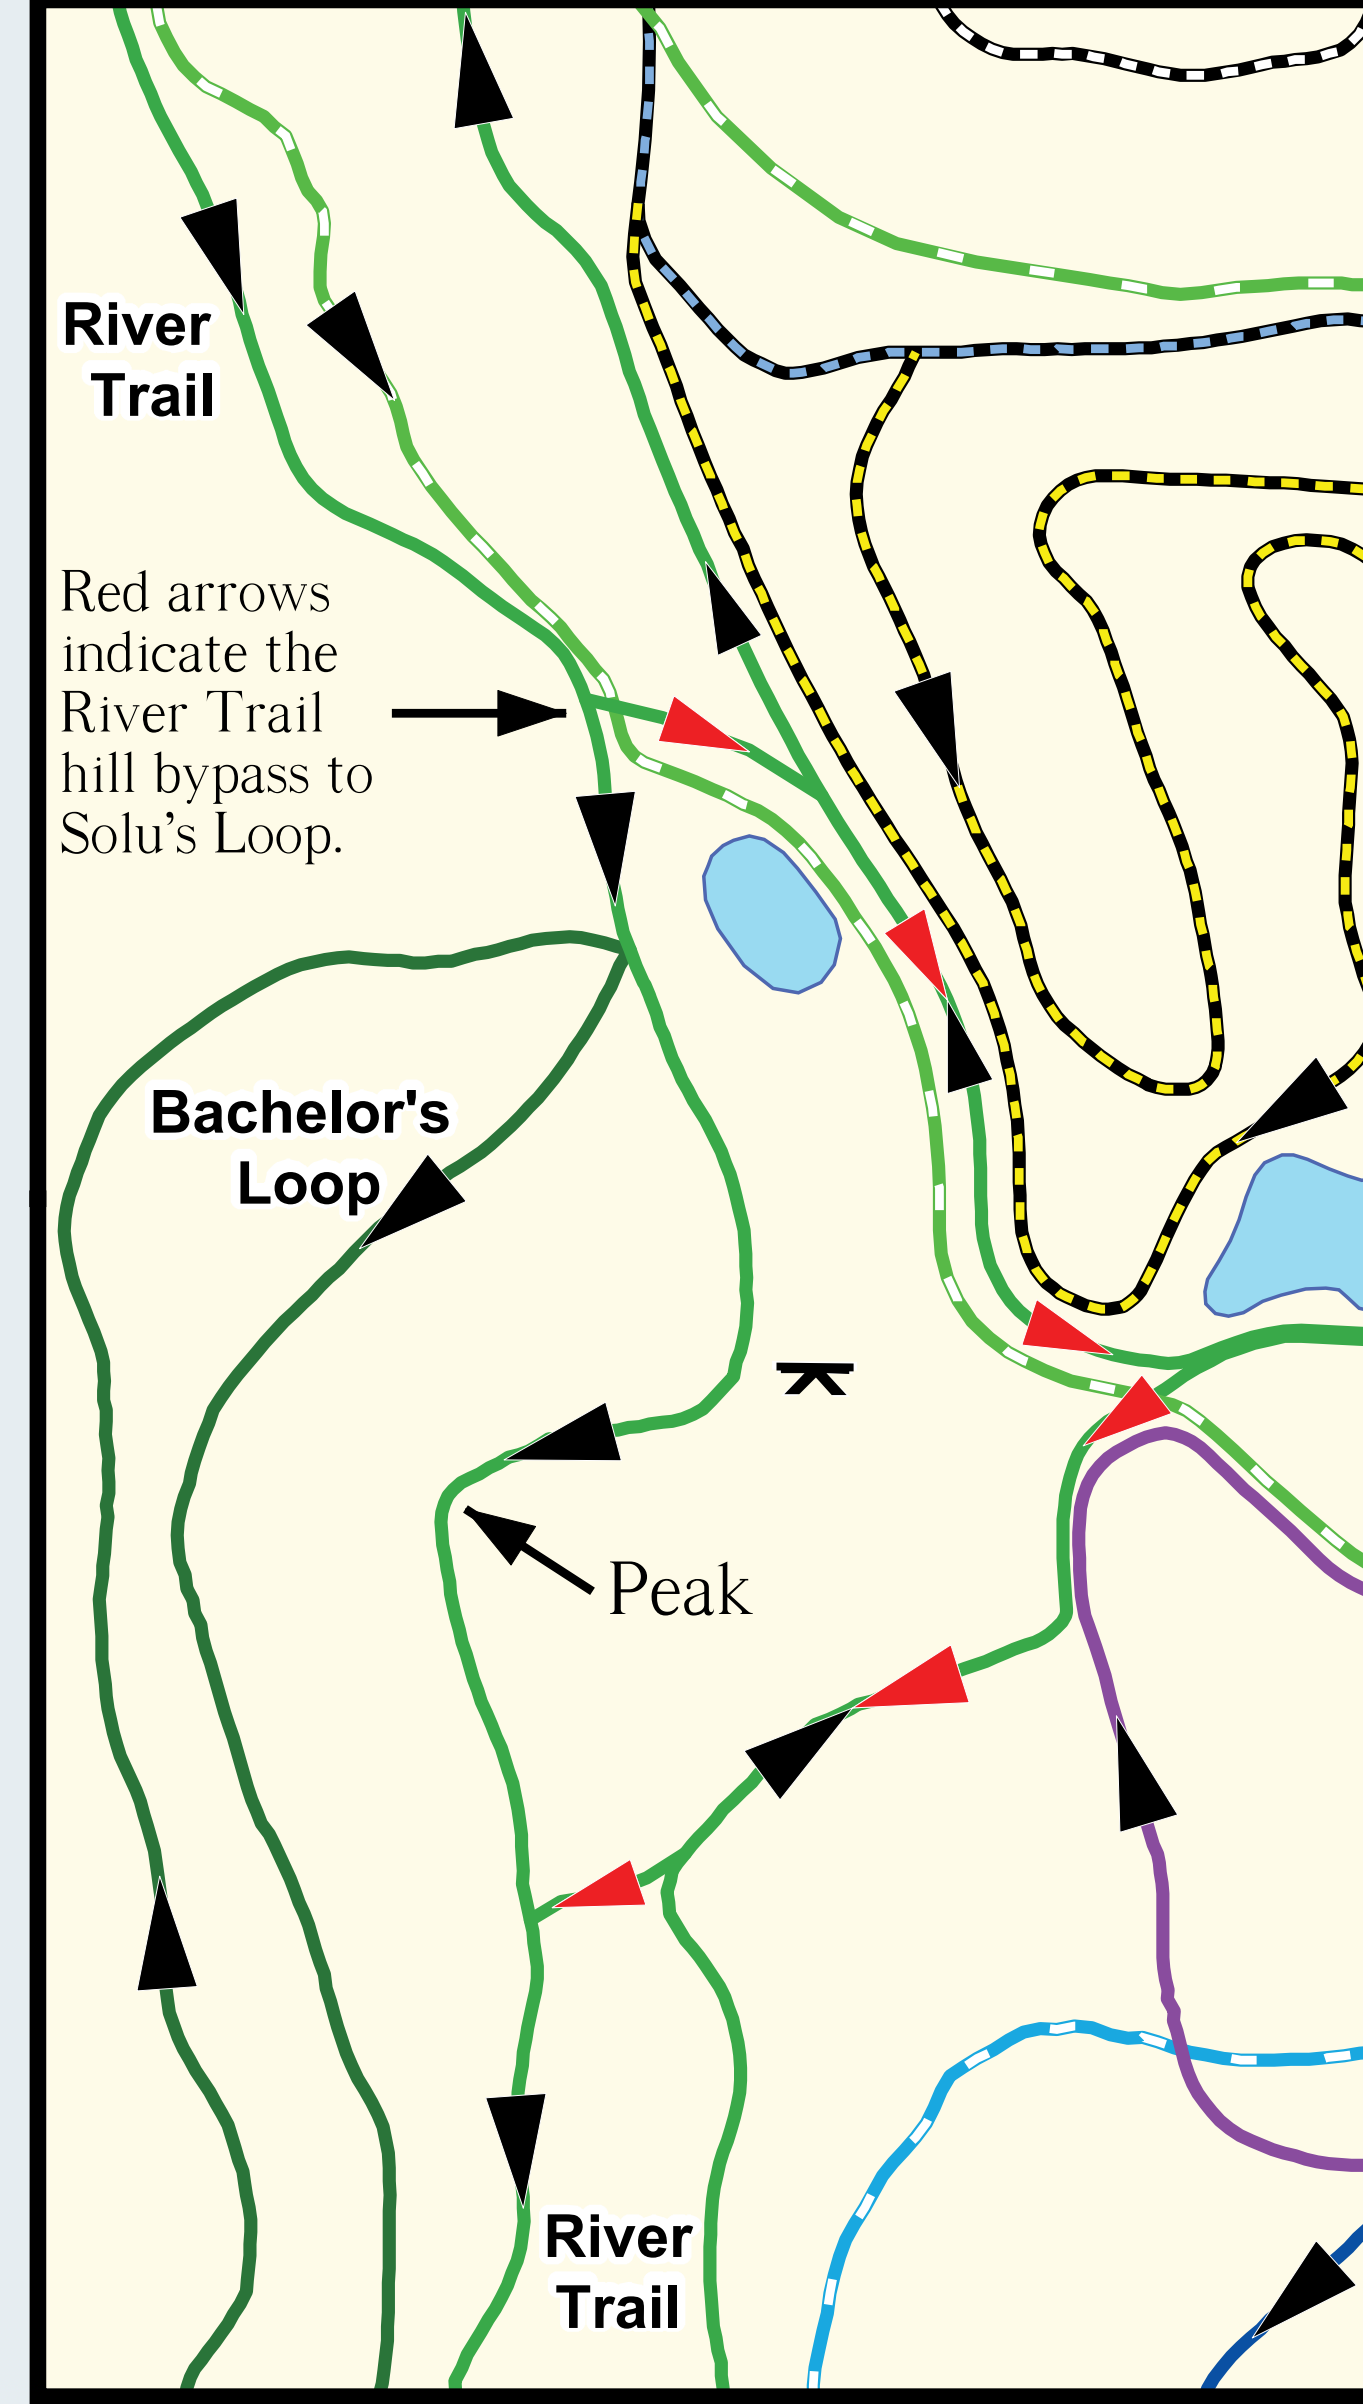

Map Features

- Toilet
- Skiing Trails
- Picnic Area
- Parking
- Roads
- Montreal River
- Pond
- Warm-up Shack

Lodging

- Hilltop House
- River House
- Rockfence Cabin 1
- Sandpoint Cabin 2
- Hemlock Cabin 3
- Cherry Meadow Cabin 4
- Balsam Cabin 5
- Everet's Cabin

Trailhead Detail Map

River Trail Hill Bypass Detail Map

ABR Trailhead See Detail Map

Skate/Striding Trails

	Peltonen Pass Out	5.5 km	Most Difficult
	Pit Point Loop	1.5 km	Most Difficult
	Rascal's Revenge	1.1 km	Most Difficult
	Spanky's Spill	0.5 km	Most Difficult
	Rudy's Shoot	2.6 km	Most Difficult
	Blueberry Bluffs	3.7 km	More/Most Diff.
	Bard's Bump	1.1 km	More Difficult
	Hautanen Highlands	5.5 km	More Difficult
	Coyote Canyon	3.0 km	More Difficult
	Meadow Ridge	1.3 km	More Difficult
	River Trail	4.0 km	Easier/More Diff.
	Popple Flats	1.1 km	Easy
	Bachelor's Loop	1.3 km	More Difficult
	Memory Lane	2.5 km	Easy
	Sulo's Loop	1.7 km	Easy
	Cherry Dairy	1.2 km	Easiest

Total Skate/Striding Trails 37.6 km

Striding Trails

	Cougar Crossing	1.0 km	More Difficult because of remoteness
	Wolf Tracks	4.1 km	More Difficult
	Bear Bait	4.4 km	More Difficult because of remoteness
	Sunset Trail	3.3 km	More Difficult
	Sunrise Trail	1.8 km	Easy
	White Pine	1.3 km	More Difficult
	Hemlock Trail	3.2 km	Easy
	Jack Pine	3.9 km	Easy

Total Striding Trails 23.0 km
Total Ski Trail System 60.6 km

Note: Snowshoe maps are also available 10.2km