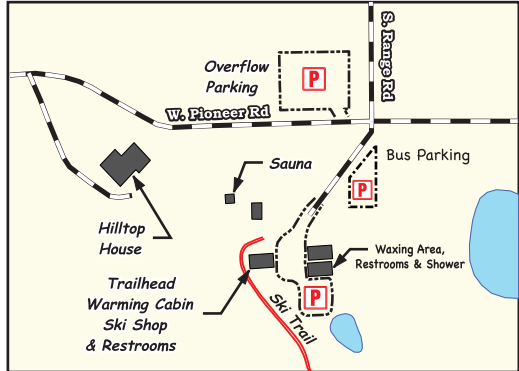

River Trail Hill Bypass Detail Map

Trailhead Detail Map

Skate/Striding Trails

Peltonen Pass Out	5.5 km	Most Difficult
Pit Point Loop	1.5 km	Most Difficult
Rascal's Revenge	1.1 km	Most Difficult
Spanky's Spill	0.5 km	Most Difficult
Rudy's Shoot	2.4 km	Most Difficult
Blueberry Bluffs	3.7 km	More/Most Diff.
Bard's Bump	1.1 km	More Difficult
Hautanen Highlands	5.5 km	More Difficult
Coyote Canyon	3.2 km	More Difficult
Meadow Ridge	1.3 km	More Difficult
River Trail	4.0 km	Easier/More Diff.
Popple Flats	1.1 km	Easy
Bachelor's Loop	1.3 km	More Difficult
Memory Lane	2.5 km	Easy
Sulo's Loop	1.7 km	Easy
Cherry Dairy	1.2 km	Easiest

Total Skate/Striding Trails 37.6 km

Striding Trails

Cougar Crossing	1.0 km	More Difficult because of remoteness
Wolf Tracks	4.1 km	More Difficult
Bear Bait	4.4 km	More Difficult because of remoteness
Sunset Trail	3.3 km	More Difficult
Sunrise Trail	1.8 km	Easy
White Pine	1.3 km	More Difficult
Hemlock Trail	3.2 km	Easy
Jack Pine	3.9 km	Easy

Total Striding Trails 23.0 km
Total Ski Trail System 60.6 km

Note: Snowshoe maps are also available 10.2km

Map Features

- Toilet
- Skijoring Trails
- Picnic Area
- Parking
- Roads
- Montreal River
- Pond
- Warm-up Shack

Lodging

- Hilltop House
- River House
- Rockfence Cabin 1
- Sandpoint Cabin 2
- Hemlock Cabin 3
- Cherry Meadow Cabin 4
- Balsam Cabin 5
- Everet's Cabin