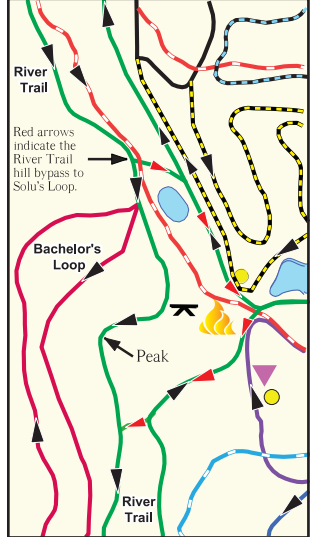

River Trail Hill Bypass Detail Map

Trailhead Detail Map

Skate/Striding Trails

Peltonen Pass Out	5.5 km	Most Difficult
Pit Point Loop	1.5 km	Most Difficult
Rascal's Revenge	1.1 km	Most Difficult
Spanky's Spill	0.5 km	Most Difficult
Rudy's Shoot	2.4 km	Most Difficult
Blueberry Bluffs	3.7 km	More/Most Diff.
Bard's Bump	1.1 km	More Difficult
Hautanen Highlands	5.5 km	More Difficult
Coyote Canyon	3.2 km	More Difficult
Meadow Ridge	1.3 km	More Difficult
River Trail	4.0 km	Easier/More Diff.
Popple Flats	1.1 km	Easy
Bachelor's Loop	1.3 km	More Difficult
Memory Lane	2.5 km	Easy
Sulo's Loop	1.7 km	Easy
Cherry Dairy	1.2 km	Easiest

Total Skate/Striding Trails 37.6 km

Striding Trails

Cougar Crossing	1.0 km	More Difficult because of remoteness
Wolf Tracks	4.1 km	More Difficult
Bear Bait	4.4 km	More Difficult because of remoteness
Sunset Trail	3.3 km	More Difficult
Sunrise Trail	1.8 km	Easy
White Pine	1.3 km	More Difficult
Hemlock Trail	3.2 km	Easy
Jack Pine	3.9 km	Easy

Total Striding Trails 23.0 km
Total Ski Trail System 60.6 km

Note: Snowshoe maps are also available 10.2km

Map Features

- Toilet
- Skijoring Trails
- Picnic Area
- Parking
- Roads
- Montreal River
- Pond
- Warm-up Shack

Lodging

- Hilltop House
- River House
- Rockfence Cabin 1
- Sandpoint Cabin 2
- Hemlock Cabin 3
- Cherry Meadow Cabin 4
- Balsam Cabin 5
- Everet's Cabin